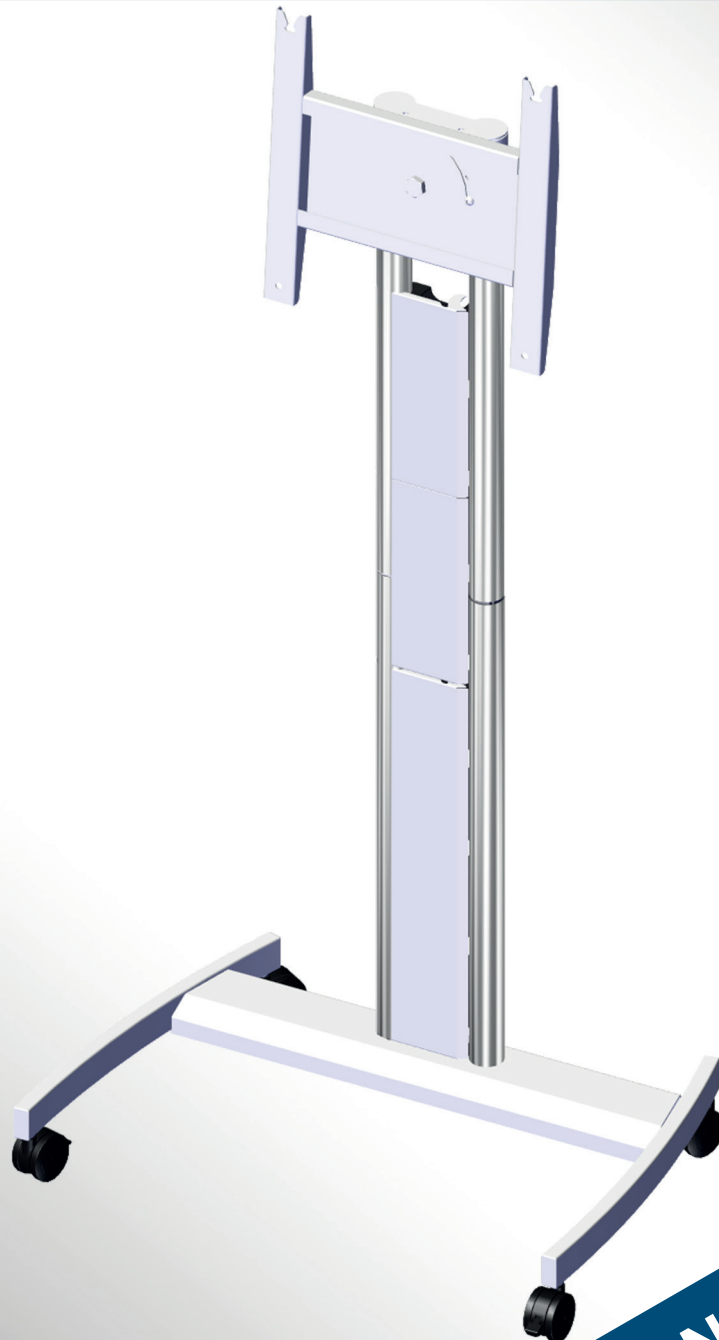

AVECTA SAMSUNG FLIP EDITION

NEW FOR 2019

From Boardroom to Show Venue – a flexible and adaptable trolley system with excellent cable management. Comes with a dedicated rotating screen mount as standard, for smooth transitions between landscape and portrait.

AS SEEN AT ISE 2019!

Hi-Level Trolley

Height to centre of screen adjustable from 1250mm to 1520mm complete with dedicated rotating screen mount, fold down metal shelf and 4-way power socket.

With RTM10 Rotamount

Order Code

AVHTR1 for screens up to 70"

Fold Down Metal Shelf

Height adjustable. Cable entry.

Order Code mm

AVP4 440w x 350d

KEY FEATURES

- * Built in rotating mount - smoothly transition between landscape and portrait
- * Variety of accessories to suit your requirements
- * Neat cable management
- * Dedicated Samsung Flip mount included
- * Suits screens between 33-70"
- * Versatile
- * Can take screen weights up to 60kg
- * Lockable wheels
- * Available in Sinterflex Black, White or Diamond Silver as standard
- * Fold Down shelf available
- * Adaptable
- * 4-way power socket included
- * Single box solution
- * New slim design
- * Optimised height